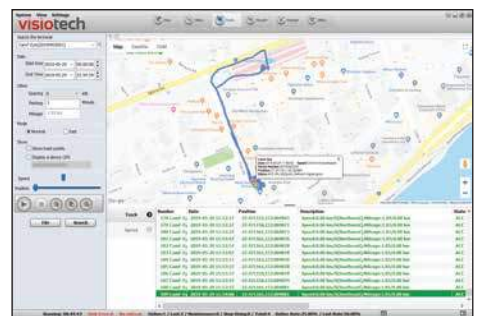

### DURESS BUTTON

Press the integrated Duress Button on the VS-X2 to instantly alert the Command Centre!

# REAL TIME TRACKING AND LIVE VIDEO STREAMING

Visiotech's DEMS Live CMS Software creates real time situation awareness by delivering live tracking of body cameras on the GIS mapping screen.

Live streaming of video and audio can be activated from the command centre or from the body cameras duress alarm feature. Command centre staff are able to effectively coordinate security staff and emergency services by deploying the required help based on staff location and the current operational environment.

Visiotech's DEMS Live CMS Software Features:

- Track and locate body camera locations on GIS map in real time
- Stream live video and audio from body cameras
- Produce detailed tracking reports of body cameras to reveal individual routes, timing in locations and speed
- Monitor and control alarm events from body cameras in real time
- Take snapshot pictures and record incidents as they occur
- Real time data dashboards and statistical reports
- Download and playback incident video from body cameras
- Automatically upload duress alarm video from your body cameras
- ONVIF Interface option for third party systems