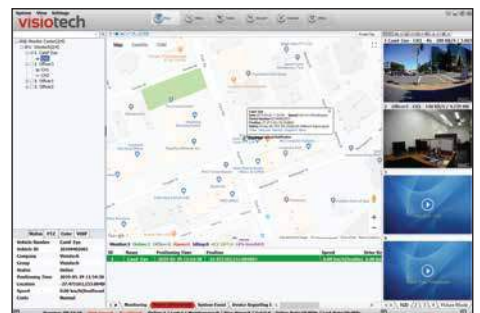

# REAL TIME TRACKING AND LIVE VIDEO STREAMING

Visiotech's DEMS Live CMS Software creates real time situation awareness by delivering live tracking of body cameras on the GIS mapping screen.

Live streaming of video and audio can be activated from the command centre or from the body cameras duress alarm feature. Command centre staff are able to effectively coordinate security staff and emergency services by deploying the required help based on staff location and the current operational environment.

Visiotech's DEMS Live CMS Software Features:

- Track and locate body camera locations on GIS map in real time
- Stream live video and audio from body cameras
- Produce detailed tracking reports of body cameras to reveal individual routes, timing in locations and speed
- Monitor and control alarm events from body cameras in real time
- Take snapshot pictures and record incidents as they occur
- Real time data dashboards and statistical reports
- Download and playback incident video from body cameras
- Automatically upload duress alarm video from your body cameras
- ONVIF Interface option for third party systems