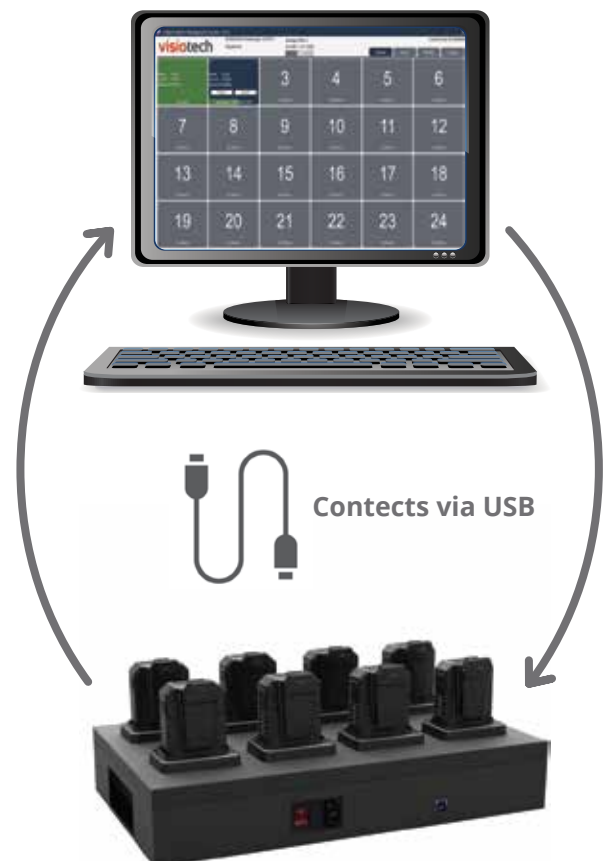

AUTOMATIC INFRA-RED HIGH OUTPUT NIGHT VISION

The Visiotech VC-2 Body Camera is equipped with a low-light HD video sensor that records 2.7k HD colour video and snaps photos at a detailed 32 Megapixels.

Infrared night vision picks up details in complete darkness and with Visible Face Detection up to 10 metres. The camera's 140-degree wide angle lens records peripheral images to avoid important evidence that would otherwise be off camera

DEMS-DOCK V2 SOFTWARE:

Visiotech's single and multi-port dock and charge stations combined with the DEMS-Dock software automate body camera data management and ensure the cameras are charged and available for use at the start of every shift.

Users simply dock their body camera at the end of their shift and the docking station automatically connects to the camera and uploads the data stored on the camera. Video and Audio files together with Photos and GPS meta-data are managed by Visiotech's DEMS-Dock software. Once data is uploaded to the local DEMS machine, optional file management features then prepare the body camera for the next shift.

VISIOTECH'S DEMS DOCKING STATION FEATURES:

- Dock and walk-away automated camera management
- User access password protection
- File management and file encryption
- Playback supports encrypted and non-encrypted video files
- Encryption key is programmable and unique for your site
- Review and Tag incident footage
- Export of incident footage
- GPS Location displayed on map during playback
- Fast 3.5 hour charge