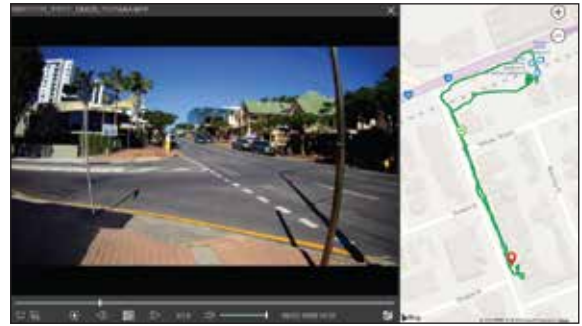

DEMS-DOCK V2 SOFTWARE:

Visiotech's single and multi-port dock and charge stations combined with the DEMS-Dock software automate body camera data management and ensure the cameras are charged and available for use at the start of every shift.

Users simply dock their body camera at the end of their shift and the docking station automatically connects to the camera and uploads the data stored on the camera. Video and Audio files together with Photos and GPS meta-data are managed by Visiotech's DEMS-Dock software. Once data is uploaded to the local DEMS machine, optional file management features then prepare the body camera for the next shift.